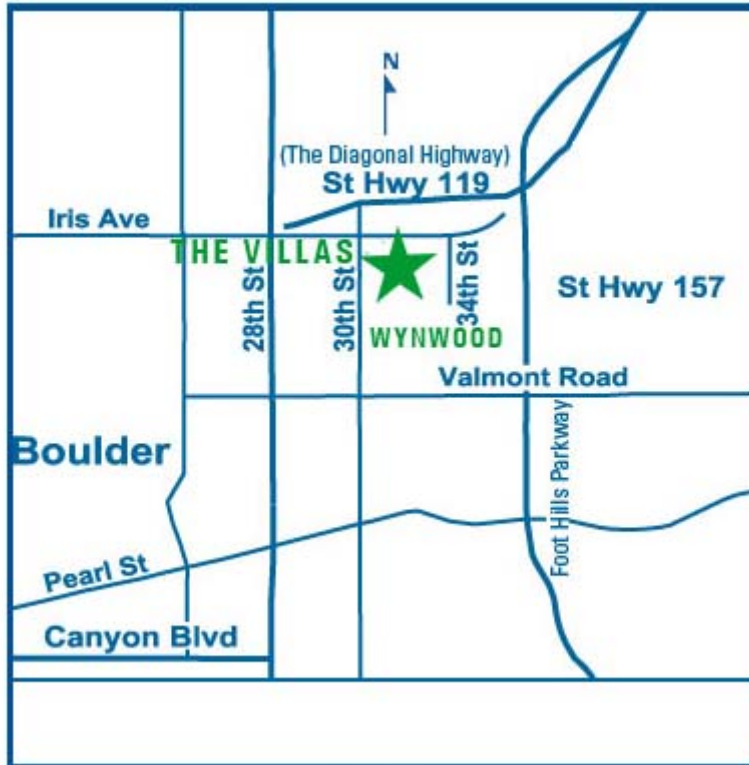

**Directions to
The Villas at the Atrium
3350 30th Street | Boulder, CO 80301**

Directions From Foothills Parkway and Arapahoe in Boulder

Head north on Foothills Parkway (CO-157). Turn left on Valmont. Turn right on 30th Street. Drive a half mile and you'll see Villas at The Atrium on the right side (east) side of 30th Street just before 30th comes to a dead end at Iris.